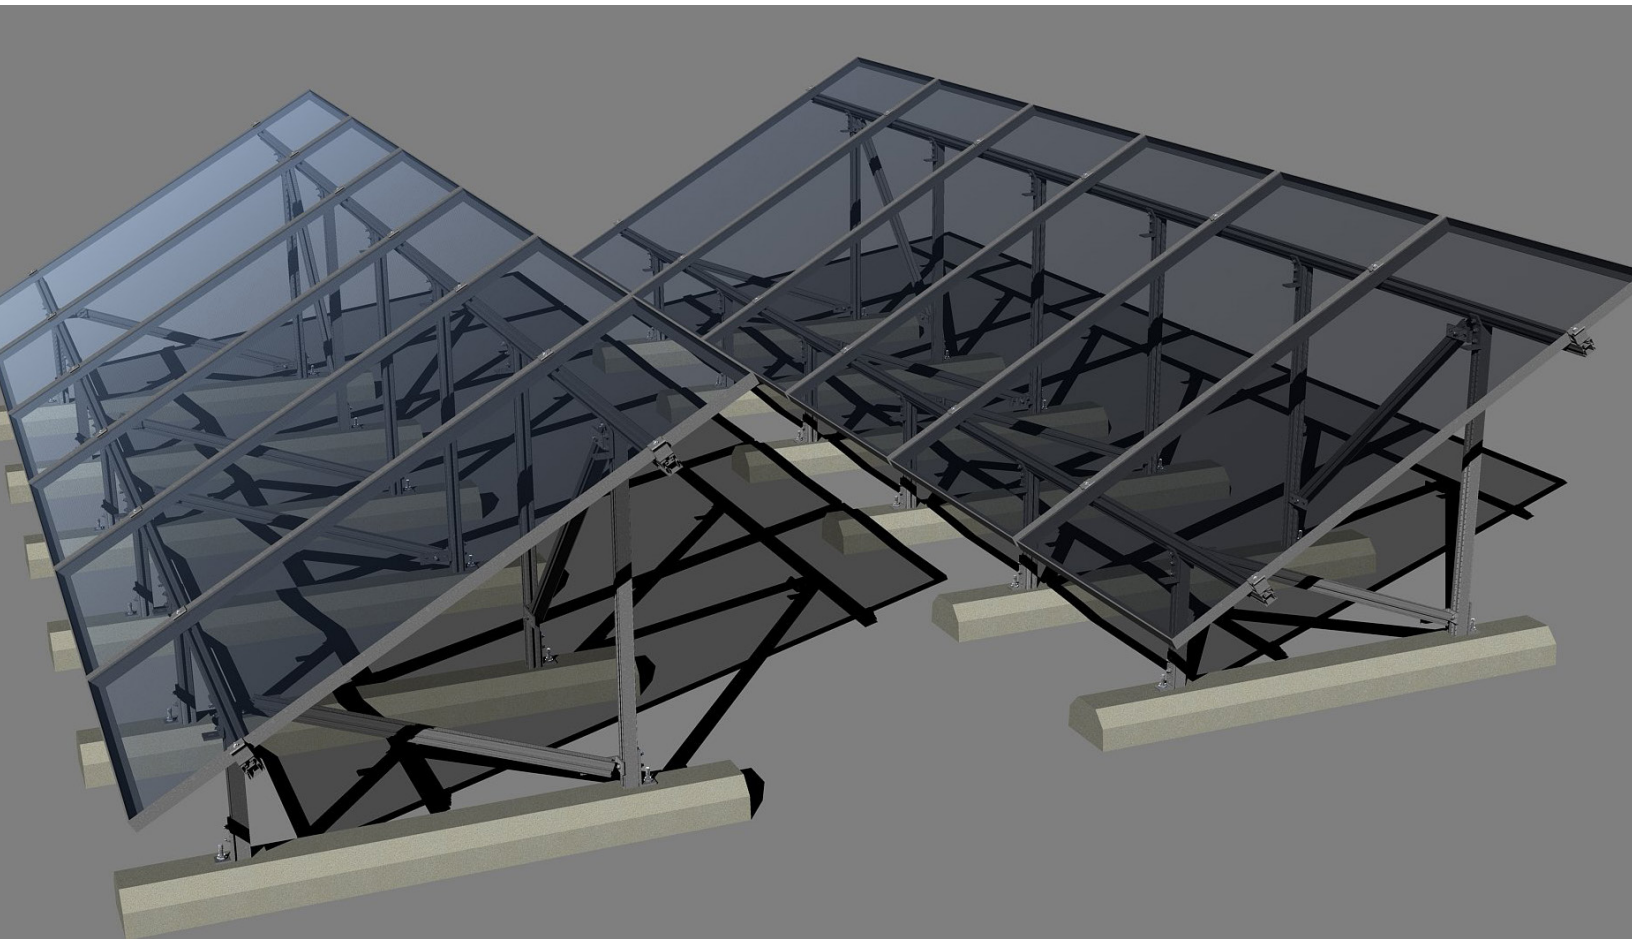

Core Components

Clamp

Rail

Base

Accessories: The Platform uses the same T-bolt and nut to accommodate all accessories.

- Module level power electronics mounting hardware
- Wire management accessories
- Security hardware
- Variety of connection hardware made to work seamlessly with our products
- Light, Medium, and Heavy rail to optimize pricing based on the design conditions

Buy Online Now!

**Rail-free solutions
and Accessories.**

**Seam clamps, deck
brackets & more.**

AdvancedRacking.com

RESIDENTIAL GROUND MOUNT SYSTEM

Kits comes with complete racking hardware and 14" earth anchors to install 6 modules in Portrait. Wheel Stops purchased locally

For more Technical Details, please visit: AdvancedRacking.com/Downloads

Tech Specs:

UL 2703 Bonding & Grounding	Aluminum: 6006 & 6063
Tilt Angles: Up to 30 degrees	Modules: All framed modules 30 - 45mm
Attachment: Ballasted & 14" Ground Screw	Warranty: 20 years
Slope: 5 Degree Ground slope or less	Stainless Steel: 300 series stainless